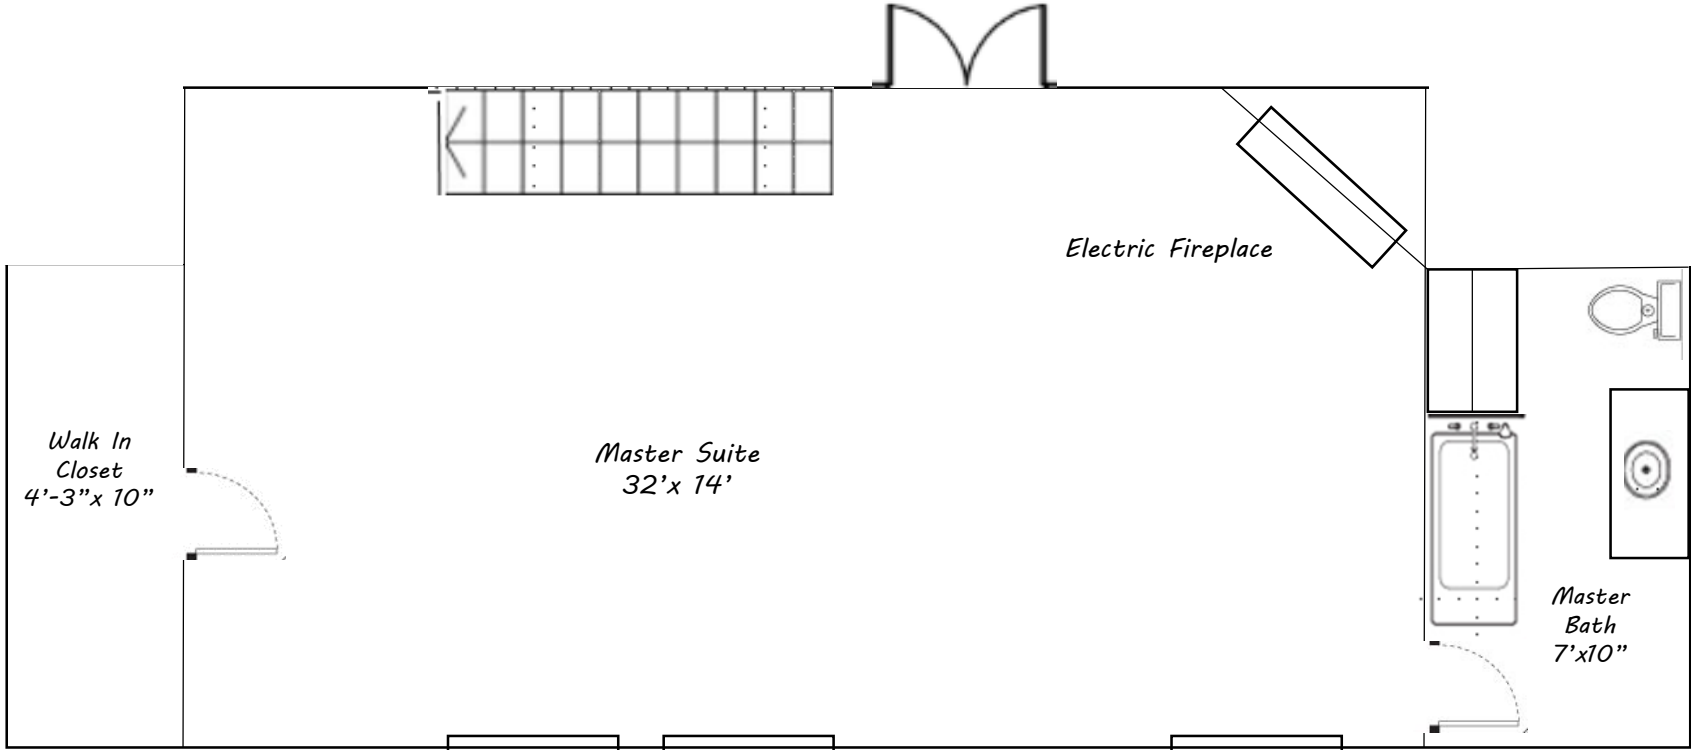

Built-in Stone  
Fire Pit and Seating

**Longview Retreat  
Lake Geneva, WI  
Main Level**

\* Not to scale  
\* Approximate Dimensions

*Owners Storage- No Public Access*

***Longview Retreat  
Lake Geneva, WI  
Lower Level***

*\* Not to scale  
\* Approximate Dimensions*