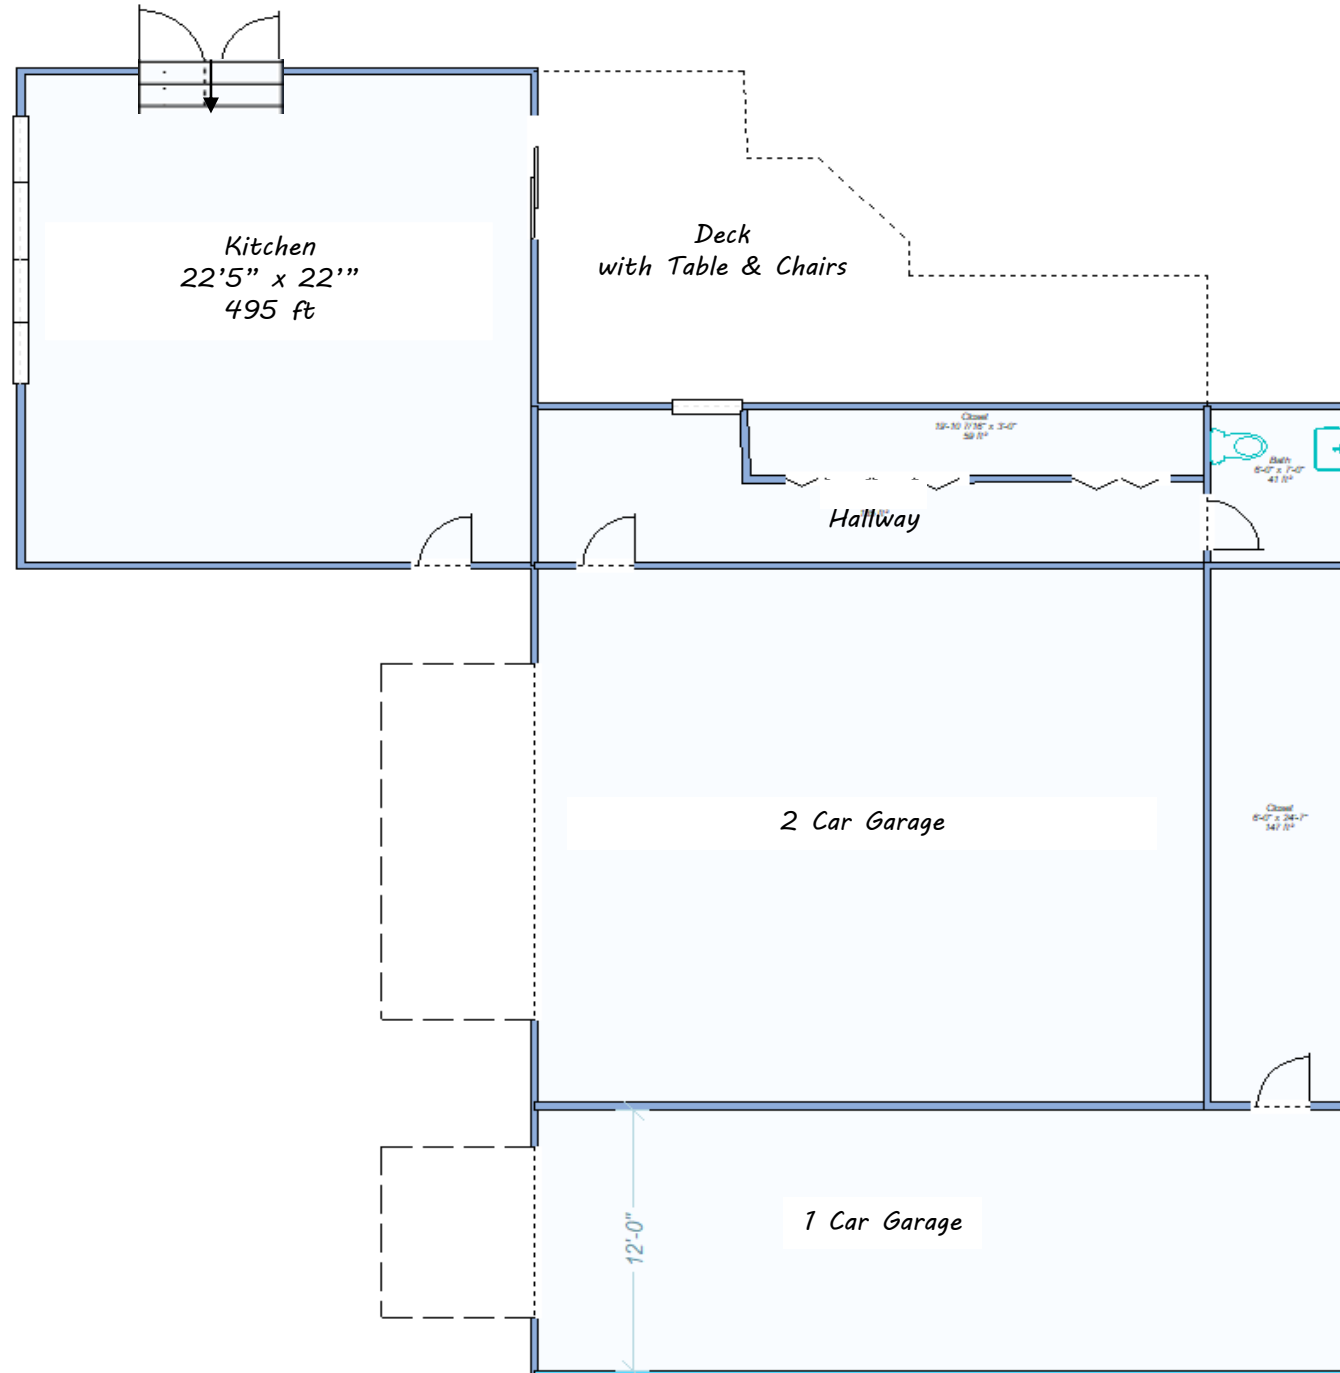

**Grandview Point
Lake Geneva, WI
Main Level**

* Not to scale
* Approximate Dimensions

French Doors to Dining/Great Room

***Grandview Point
Lake Geneva, WI
Main Level (continued)***

- * Not to scale*
- * Approximate Dimensions*

**Grandview Point
Lake Geneva, WI
Lower Level Walk Out**

* Not to scale
* Approximate Dimensions