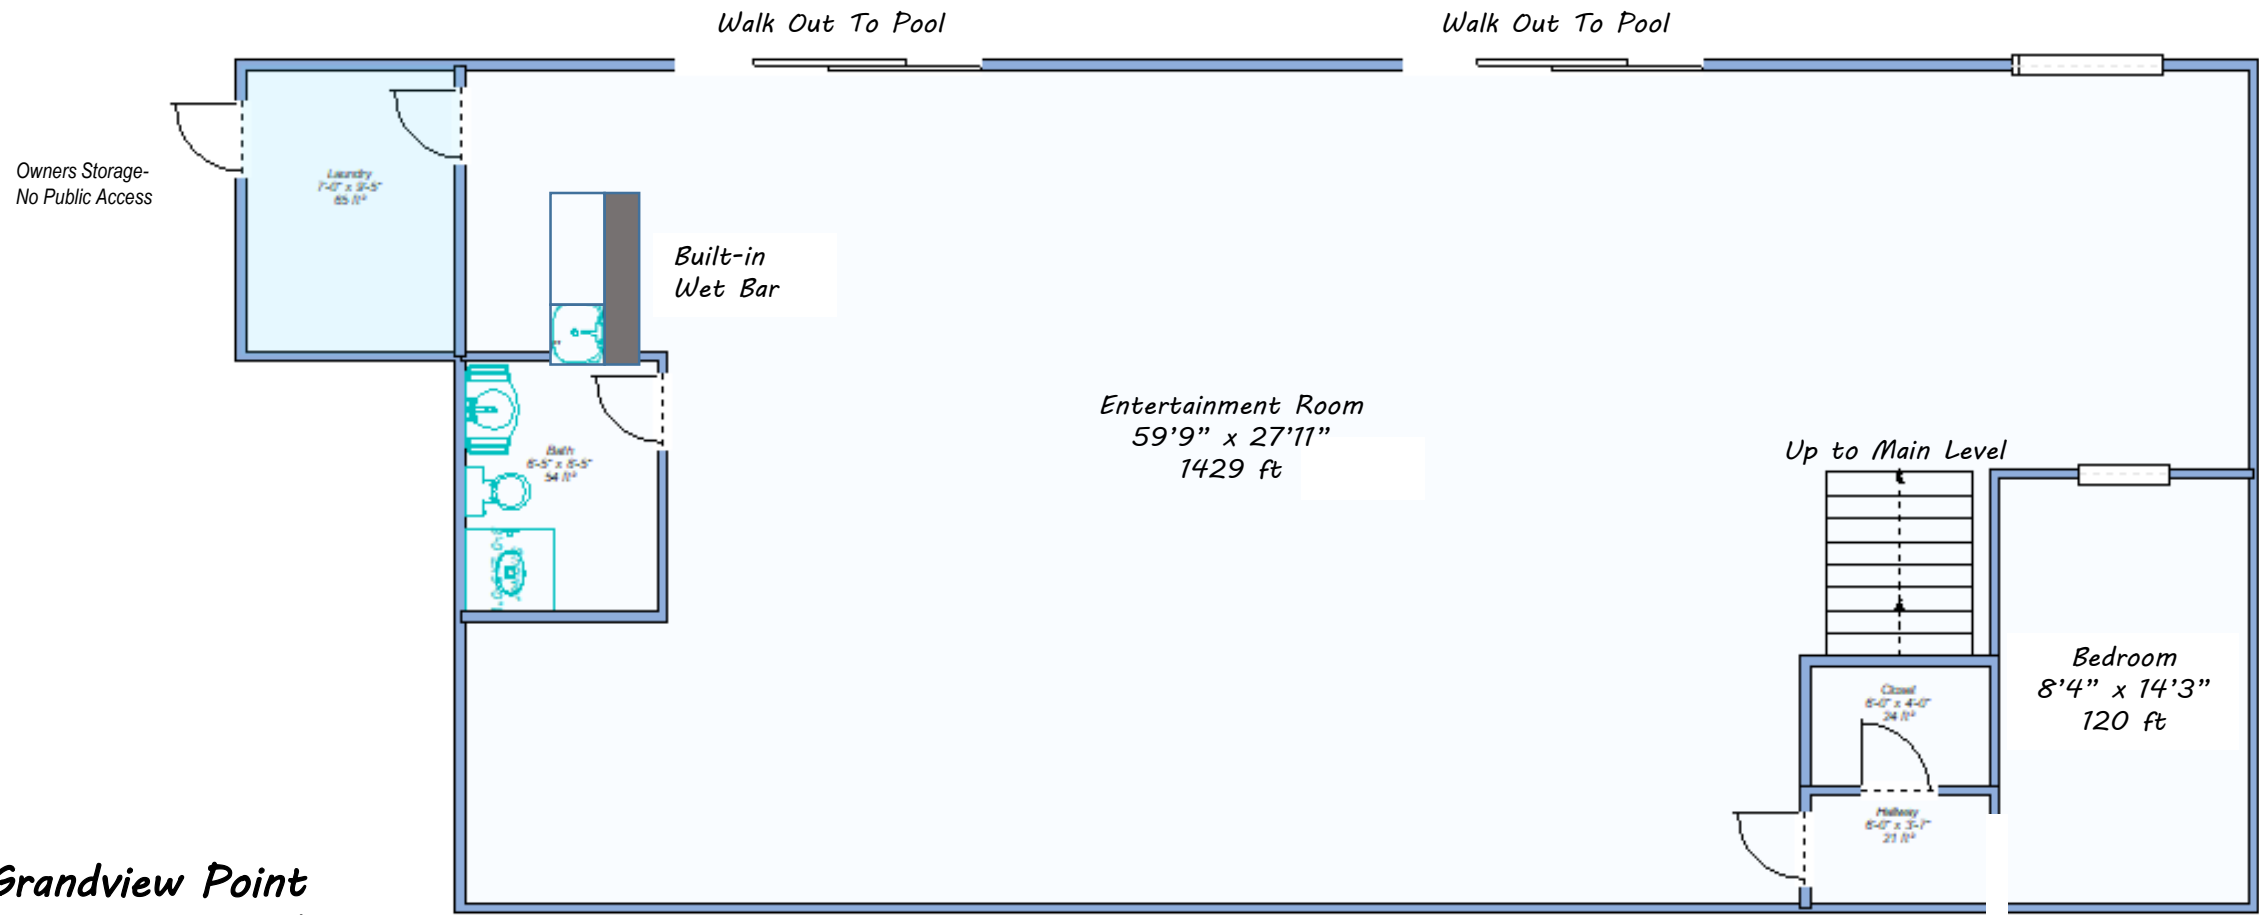

**Grandview Point
Lake Geneva, WI
Main Level**

* Not to scale
* Approximate Dimensions

French Doors to Dining/Great Room

***Grandview Point
Lake Geneva, WI
Main Level (continued)***

- * Not to scale*
- * Approximate Dimensions*

**Grandview Point
Lake Geneva, WI
Lower Level Walk Out**

* Not to scale
* Approximate Dimensions