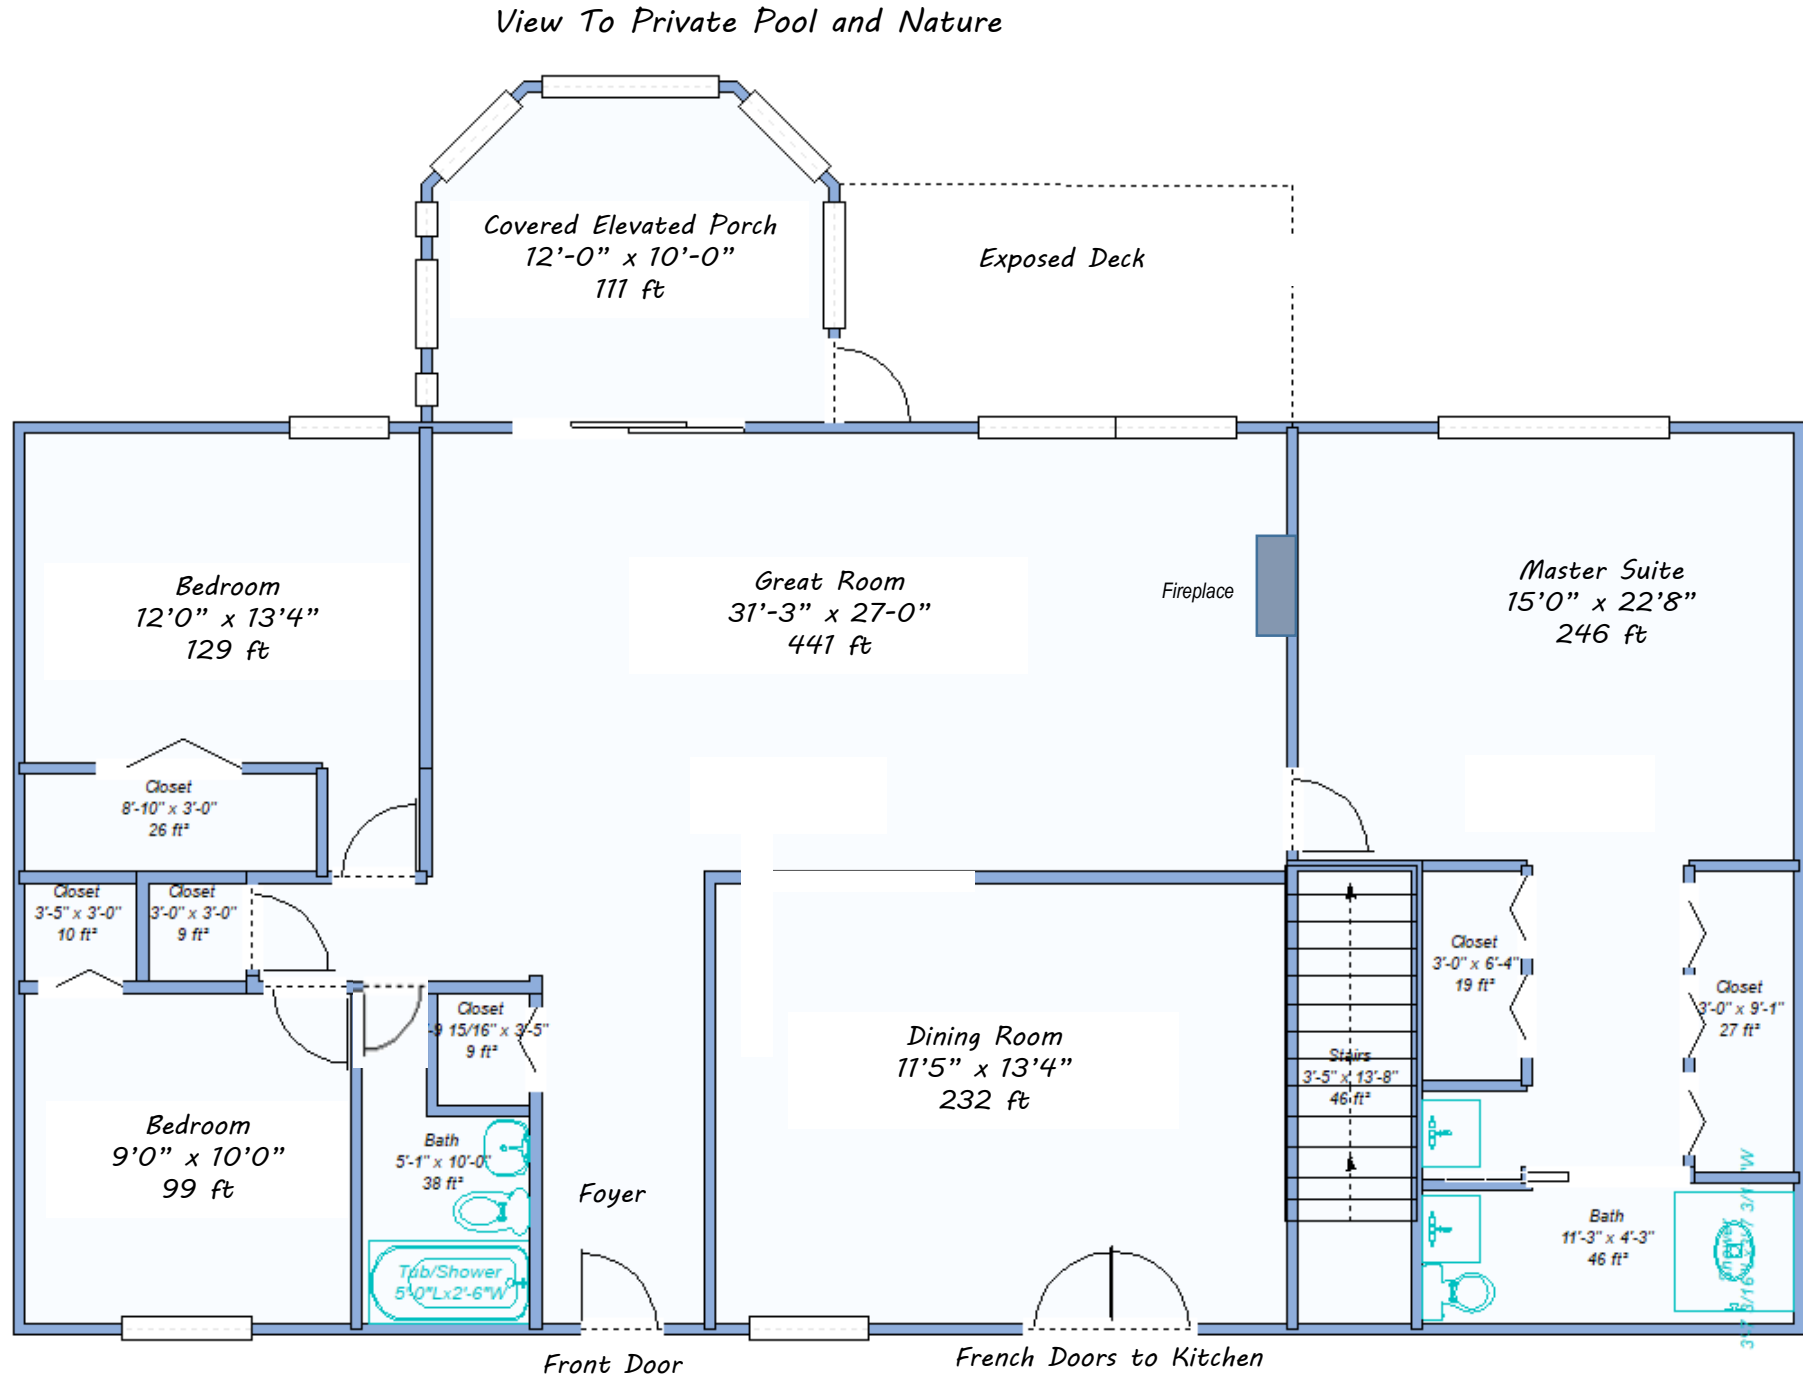

**Grandview Point
Lake Geneva, WI
Main Level**

* Not to scale
* Approximate Dimensions

French Doors to Dining/Great Room

***Grandview Point
Lake Geneva, WI
Main Level (continued)***

- * Not to scale*
- * Approximate Dimensions*

**Grandview Point
Lake Geneva, WI
Lower Level Walk Out**

* Not to scale
* Approximate Dimensions